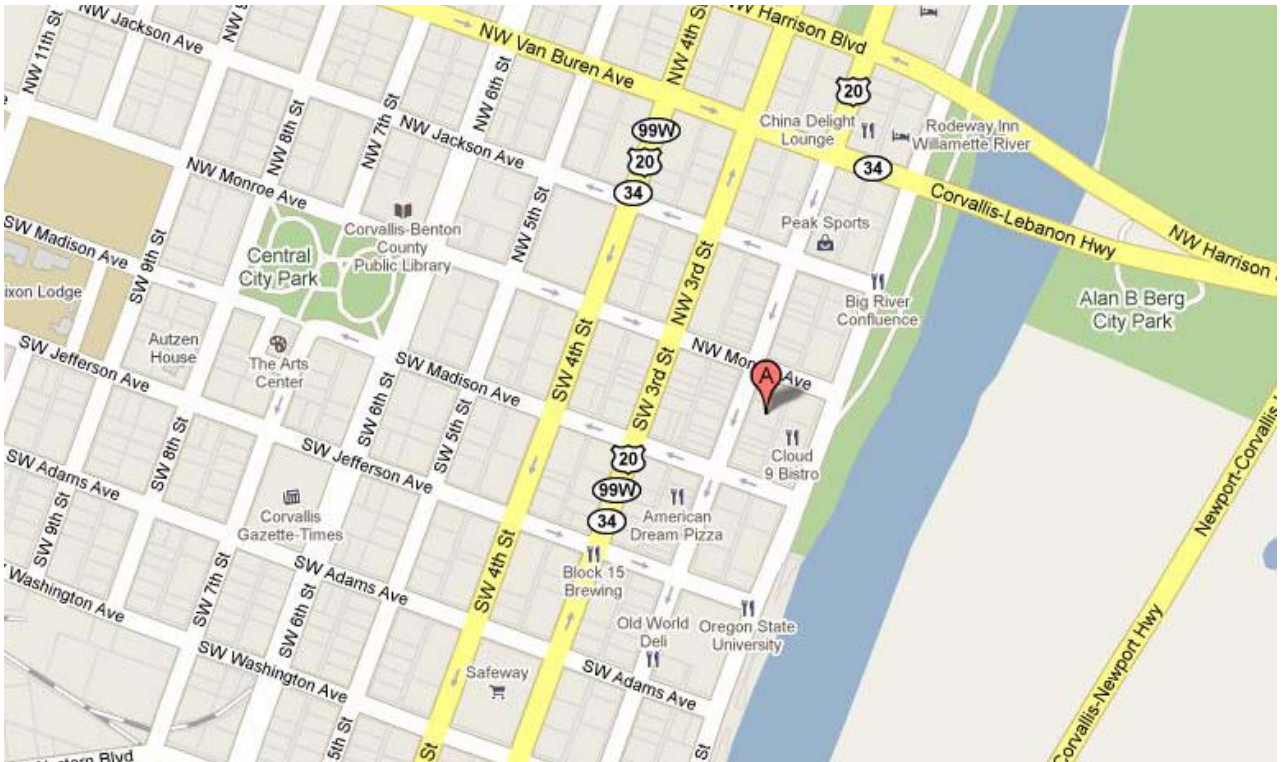

Majestic Theater
115 Southwest 2nd Street
Corvallis, OR 97333-4737

Directions from I-5 North and South

1. From I-5, take exit 228 for Corvallis-Lebanon/OR-34
2. Go west on OR-34 W/Corvallis-Lebanon Hwy
3. Turn left at NW 2nd St
4. Take the 1st left onto NW Van Buren Ave
5. Take the 1st right onto NW 1st St
6. Take the 1st right onto NW Jackson Ave
7. Take the 1st left onto NW 2nd St - The Majestic Theater will be on the left

Directions from the East

1. Go west on OR-34 W/Corvallis-Lebanon Hwy
2. Turn left at NW 2nd St
3. Take the 1st left onto NW Van Buren Ave
4. Take the 1st right onto NW 1st St
5. Take the 1st right onto NW Jackson Ave
6. Take the 1st left onto NW 2nd St - The Majestic Theater will be on the left

Directions from the West

1. Take US-20 E into Corvallis
2. Turn right at NW Monroe Ave
3. Take the 1st right onto SW 2nd St - The Majestic Theater will be on the left

HOTELS

Hilton Garden Inn

2500 SW Western Boulevard, Corvallis, Oregon, USA 97333